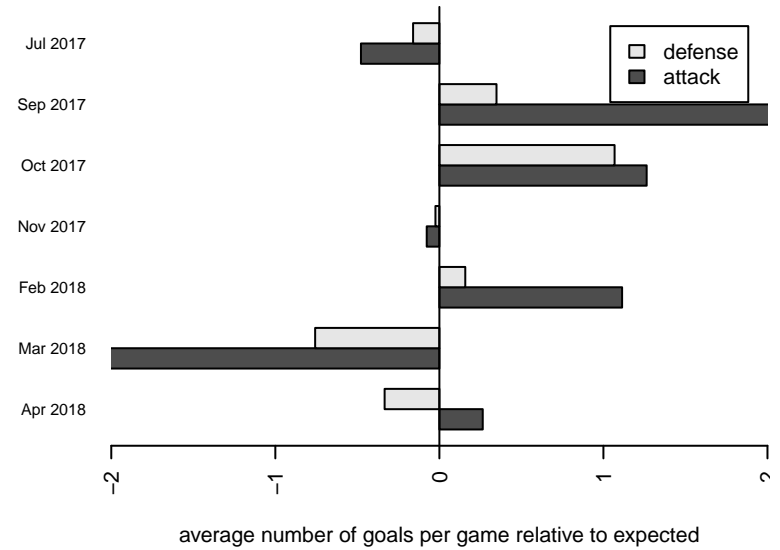

Performance relative to 13 month average