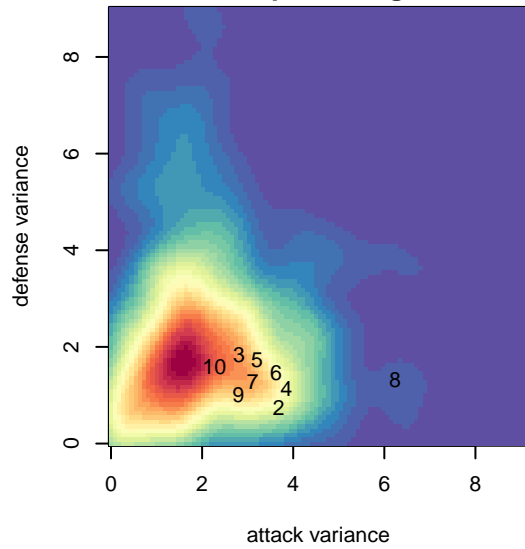

# Crossfire Premier USSDA B04

Crossfire Premier SC  
 Redmond, WA  
 B04 total strength=1635  
 attack=25.17 defense=12.96  
 fall league = USSDA U14

alt names used:  
 CROSSFIRE PREMIER 04 ACADEMY (WA)  
 Crossfire Premier U-14

Venues played:  
 2017 Nike Crossfire Challenge Gold Group U14  
 2017 Nike Crossfire Challenge DA U14  
 2017 USSDA U14

**Crossfire Premier USSDA B04**  
 Dots are actual minus expected GF (blue circles) and GA (red triangles).  
 Blue line is smoothed change in attack strength. Red is smoothed change in defense strength.

**attack and defense variance (black dot)  
relative to other teams  
and top 10 in region**

**attack and defense rating  
relative to others at age  
and all opponents in last 13 months**

**Performance relative to 13 month average**