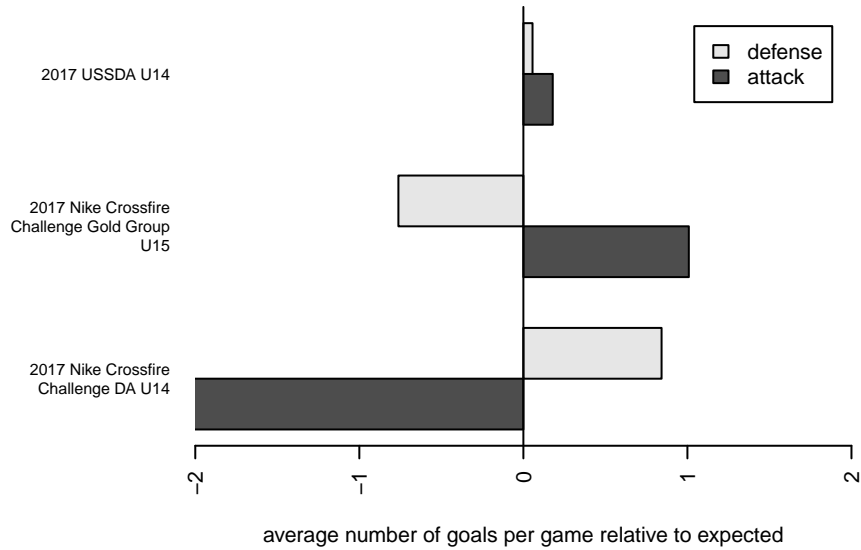

# Crossfire Premier USSDA B04

Crossfire Premier SC  
 Redmond, WA  
 B04 total strength=1635  
 attack=25.17 defense=12.96  
 fall league = USSDA U14

alt names used:  
 CROSSFIRE PREMIER 04 ACADEMY (WA)  
 Crossfire Premier U-14

Venues played:  
 2017 Nike Crossfire Challenge Gold Group U14  
 2017 Nike Crossfire Challenge DA U14  
 2017 USSDA U14

**Crossfire Premier USSDA B04**  
 Dots are actual minus expected GF (blue circles) and GA (red triangles).  
 Blue line is smoothed change in attack strength. Red is smoothed change in defense strength.

**attack and defense variance (black dot)  
relative to other teams  
and top 10 in region**

**attack and defense rating  
relative to others at age  
and all opponents in last 13 months**

**Performance relative to 13 month average**