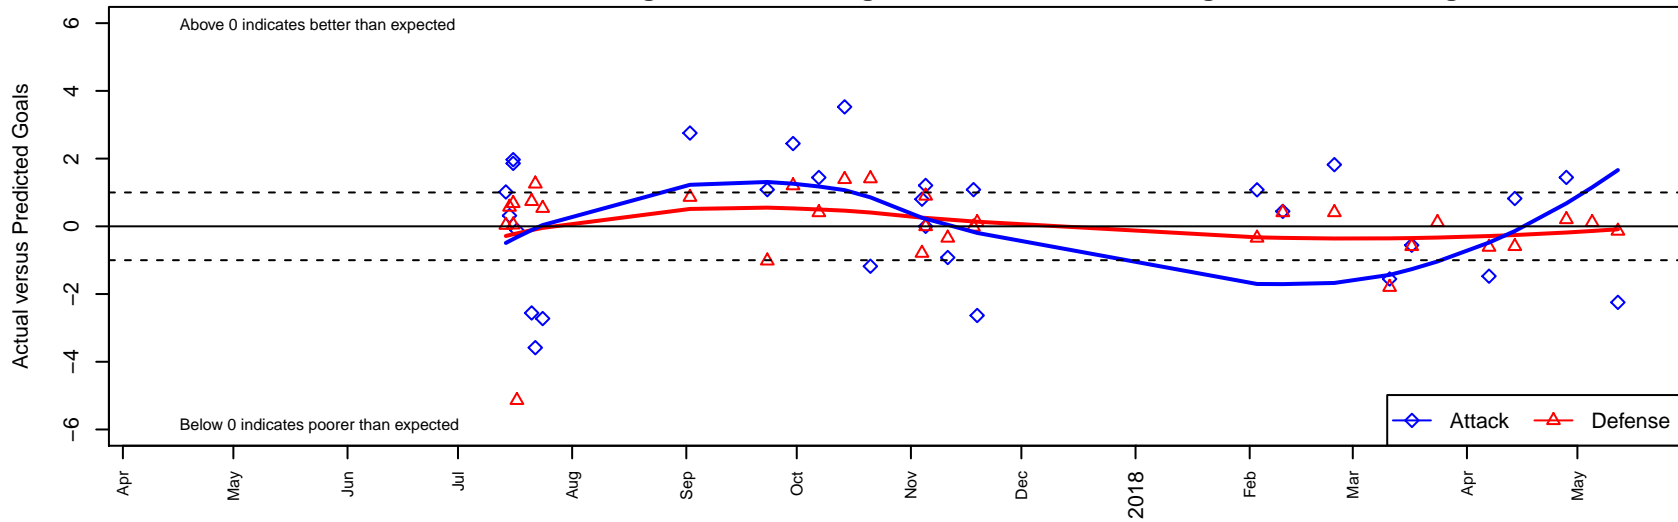

# Crossfire Premier USSDA B04

Crossfire Premier SC  
 Redmond, WA  
 B04 total strength=1635  
 attack=25.17 defense=12.96  
 fall league = USSDA U14

alt names used:  
 CROSSFIRE PREMIER 04 ACADEMY (WA)  
 Crossfire Premier U-14

Venues played:  
 2017 Nike Crossfire Challenge Gold Group U14  
 2017 Nike Crossfire Challenge DA U14  
 2017 USSDA U14

**Crossfire Premier USSDA B04**  
 Dots are actual minus expected GF (blue circles) and GA (red triangles).  
 Blue line is smoothed change in attack strength. Red is smoothed change in defense strength.

**attack and defense variance (black dot)  
relative to other teams  
and top 10 in region**

**attack and defense rating  
relative to others at age  
and all opponents in last 13 months**

**Performance relative to 13 month average**