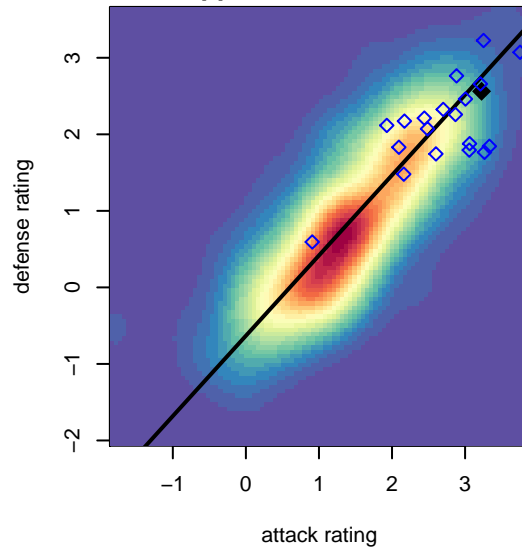

# Crossfire Premier USSDA B04

Crossfire Premier SC  
 Redmond, WA  
 B04 total strength=1635  
 attack=25.17 defense=12.96  
 fall league = USSDA U14

alt names used:  
 CROSSFIRE PREMIER 04 ACADEMY (WA)  
 Crossfire Premier U-14

Venues played:  
 2017 Nike Crossfire Challenge Gold Group U14  
 2017 Nike Crossfire Challenge DA U14  
 2017 USSDA U14

**Crossfire Premier USSDA B04**  
 Dots are actual minus expected GF (blue circles) and GA (red triangles).  
 Blue line is smoothed change in attack strength. Red is smoothed change in defense strength.

**attack and defense variance (black dot)  
relative to other teams  
and top 10 in region**

**attack and defense rating  
relative to others at age  
and all opponents in last 13 months**

**Performance relative to 13 month average**