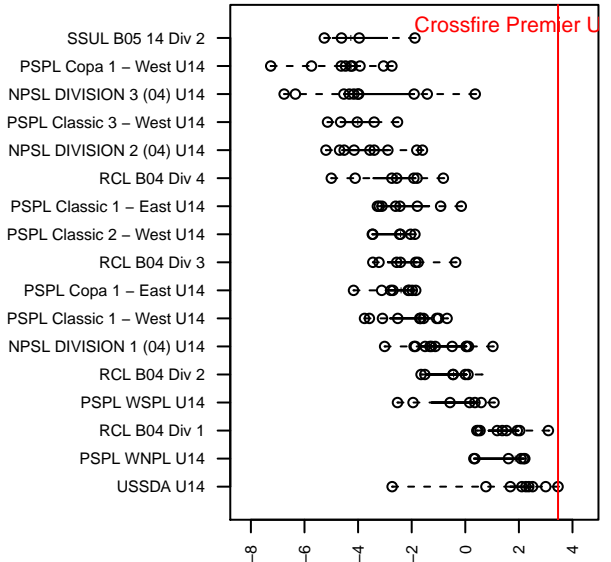

# Crossfire Premier USSDA B04

Crossfire Premier SC  
 Redmond, WA  
 B04 total strength=1635  
 attack=25.17 defense=12.96  
 fall league = USSDA U14

alt names used:  
 CROSSFIRE PREMIER 04 ACADEMY (WA)  
 Crossfire Premier U-14

Venues played:  
 2017 Nike Crossfire Challenge Gold Group U14  
 2017 Nike Crossfire Challenge DA U14  
 2017 USSDA U14

**Crossfire Premier USSDA B04**  
 Dots are actual minus expected GF (blue circles) and GA (red triangles).  
 Blue line is smoothed change in attack strength. Red is smoothed change in defense strength.

**attack and defense variance (black dot)  
relative to other teams  
and top 10 in region**

**attack and defense rating  
relative to others at age  
and all opponents in last 13 months**

**Performance relative to 13 month average**